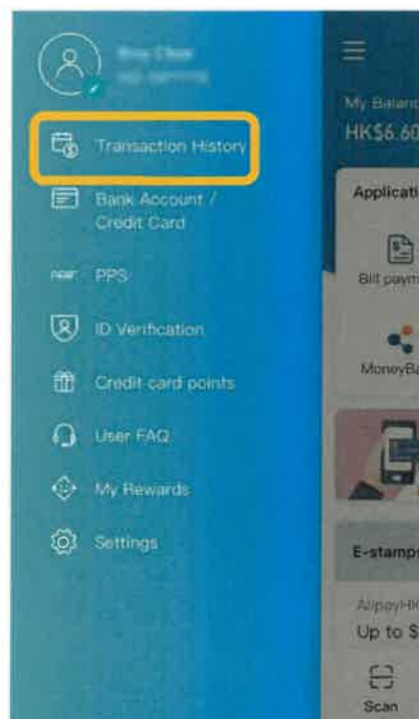

ePayment related (Android / iOS)

> Alipay HK APP – Transaction History

< Back Transaction History

	BroadLearning Educ...	29/07	-HK$30.00
	BroadLearning Educ...	29/07	-HK$30.00
	BroadLearning Educ...	29/07	-HK$1.00
	BroadLearning Educ...	29/07	-HK$30.00
	BroadLearning Educ...	29/07	-HK$1.00