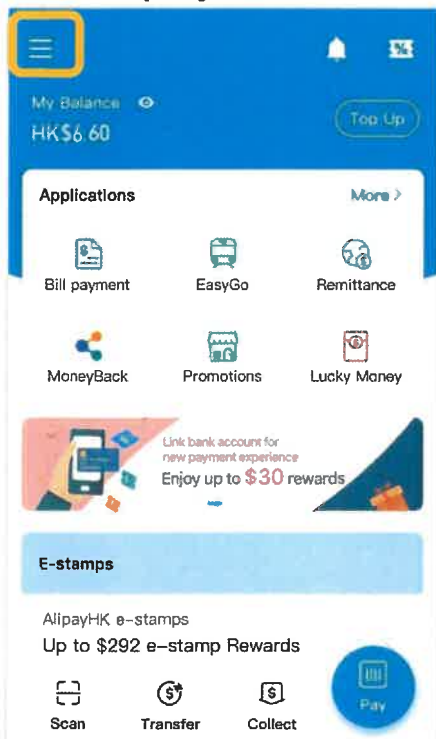

ePayment related (Android / iOS)

> Alipay HK APP – Transaction History

< Back Transaction History

	BroadLearning Educ...	29/07	-HK$30.00
	BroadLearning Educ...	29/07	-HK$30.00
	BroadLearning Educ...	29/07	-HK$1.00
	BroadLearning Educ...	29/07	-HK$30.00
	BroadLearning Educ...	29/07	-HK$1.00