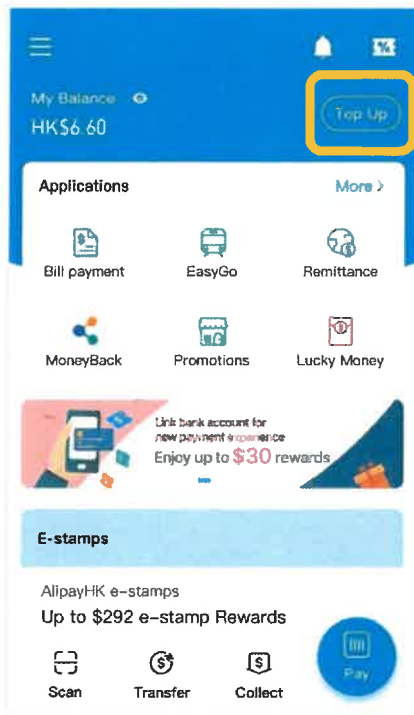

Functions related to eClass ePayment will be shown only  
 For other functions, please refer to the following link:  
<https://www.AlipayHK.com/zh/shoppers>

**eClass**

## Installation (Android)

**eClass**

> Alipay HK APP– Create Account

## > Alipay HK APP – Top up